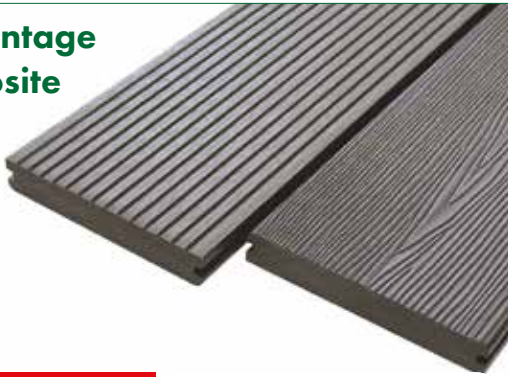

15Kg
B34606

**USE WITH
PORCELAIN PAVING**

£34.99 each

coversmerchants.co.uk | 0844 858 40 40

All prices shown exclude VAT

Timber & Builders Merchants
We've got it covered

**Builddeck Vintage
Grey Composite
Decking**
23 x 146
x 3600mm
T2418