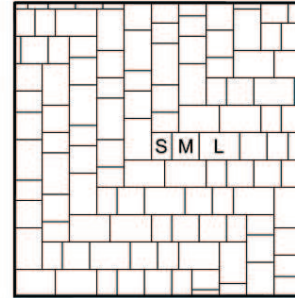

**Pattern AA.29** 3 Size Random Herringbone

16 No. - Small 105x140mm per sq.m.

16 No. - Medium 140x140mm per sq.m.

16 No. - Large 210x140mm per sq.m.

All block statistics per sq.m. could potentially be rounded up to the nearest whole unit. When multiplied over a large area to get an overall volume it can result in a small excess being incurred. Generally for CBP quantities an extra of approx. 10% is suggested to account for natural wastage and cutting. Brett Landscaping cannot be held responsible for any excess or shortfall of units resulting from these statistics.

Note: Available in 60mm only

**Pattern AA.36** 3 Size Random - S, M & L

- 16 No. - Small 105x140mm per sq.m.
- 17 No. - Medium 140x140mm per sq.m.
- 17 No. - Large 210x140mm per sq.m.

**Pattern AA.33** 3 Size Random Stretcher

- 6 No. - Small 105x140mm per sq.m.
- 12 No. - Medium 140x140mm per sq.m.
- 24 No. - Large 210x140mm per sq.m.

**Pattern AA.37** 2 Size Stretcher - M & L

- No. - Medium 140x140mm per sq.m.
- No. - Large 210x140mm per sq.m.

**Pattern AA.34** 2 Size Stretcher - S & L

- 23 No. - Small 105x140mm per sq.m.
- 23 No. - Large 210x140mm per sq.m.

**Pattern AA.38** 3 Size Random Herringbone

- 16 No. - Small 105x140mm per sq.m.
- 16 No. - Medium 140x140mm per sq.m.
- 16 No. - Large 210x140mm per sq.m.