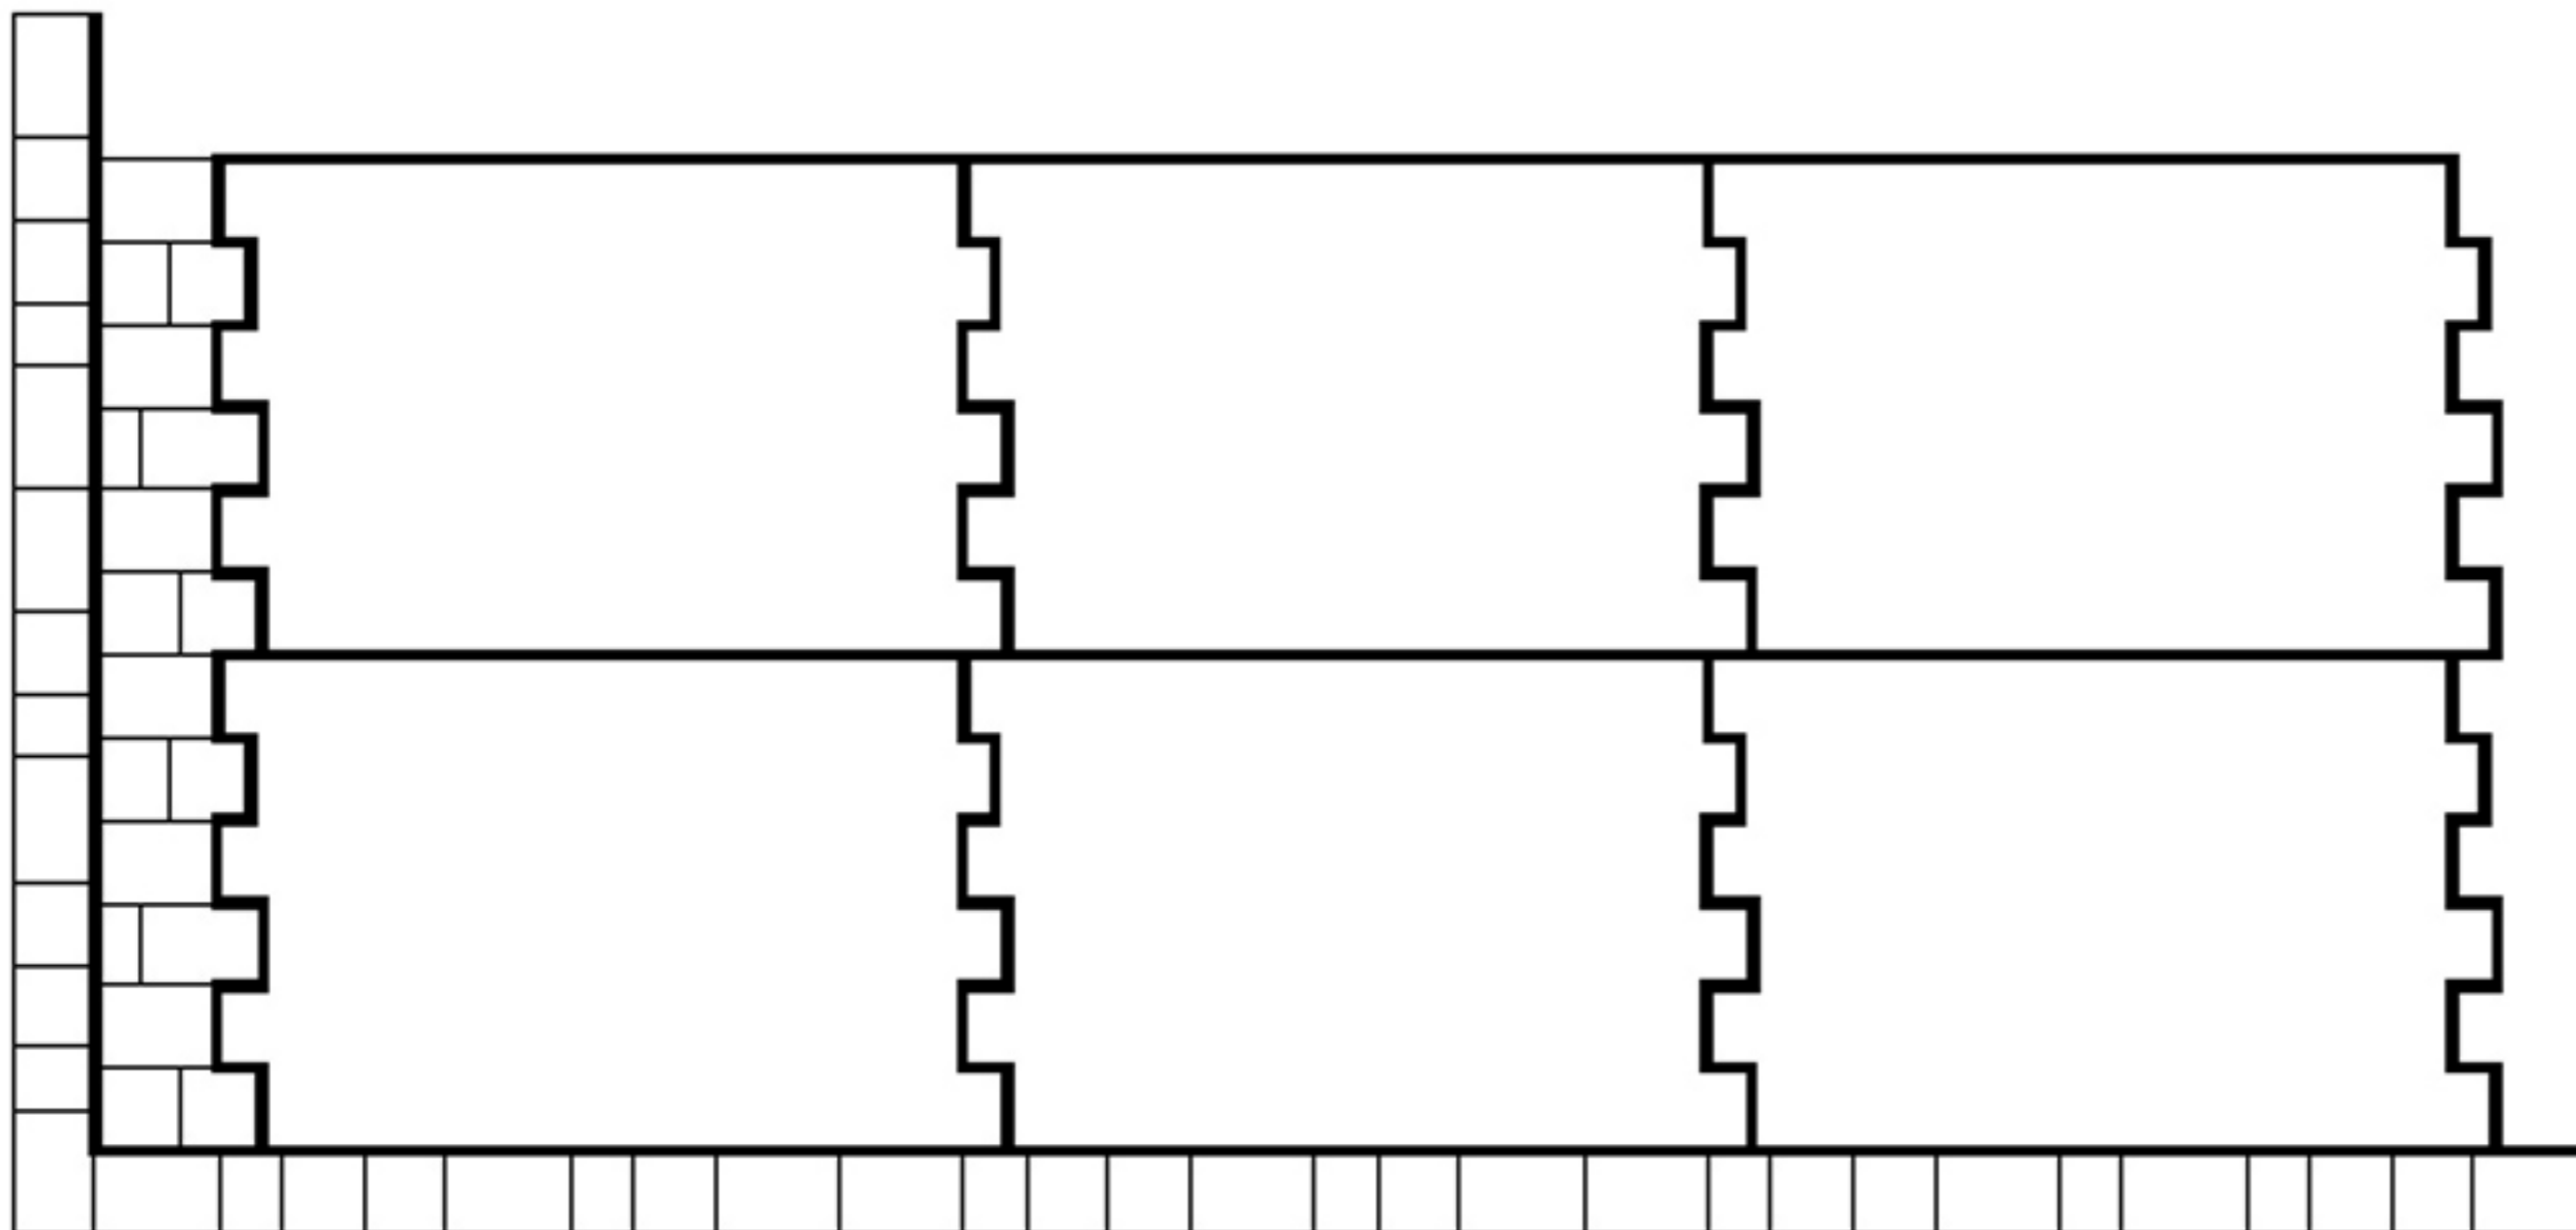

Repeatable pattern on right

Quantities per sq.m :-
S - 12 No. 105x140mm
M - 18 No. 140x140mm
L - 18 No. 210x140mm

All dimensions are approximate.