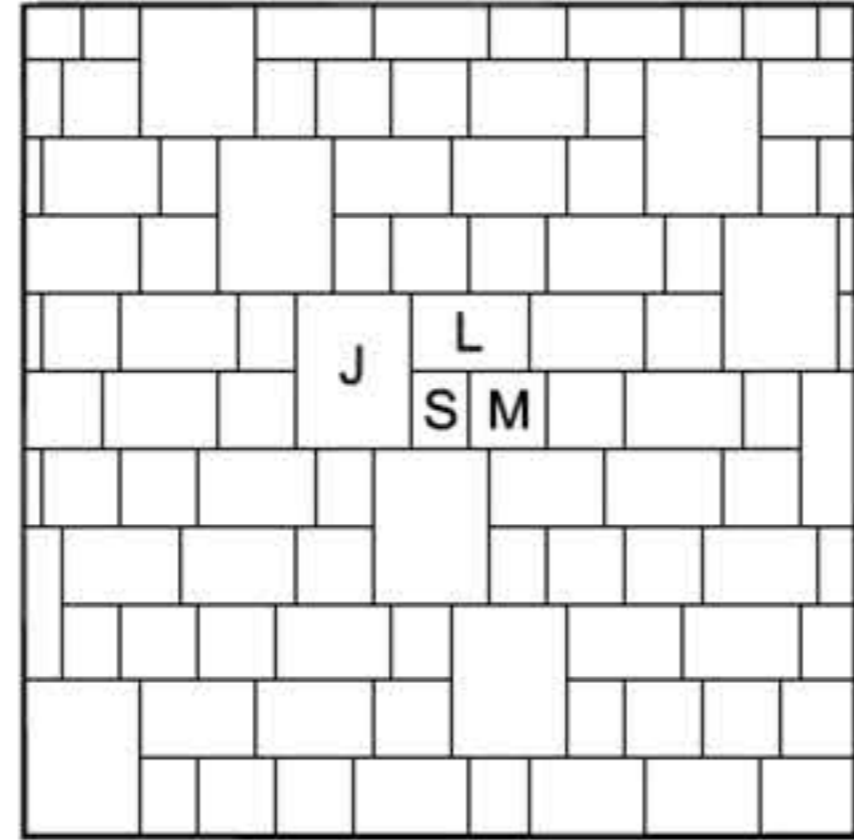

Pattern BE.32 4 Size Random - S, M, L & J

9 No. - Small 105x140mm per sq.m.

13 No. - Medium 140x140mm per sq.m.

13 No. - Large 210x140mm per sq.m.

4 No. - Jumper 210x280mm per sq.m.

Note : Available in 60mm only