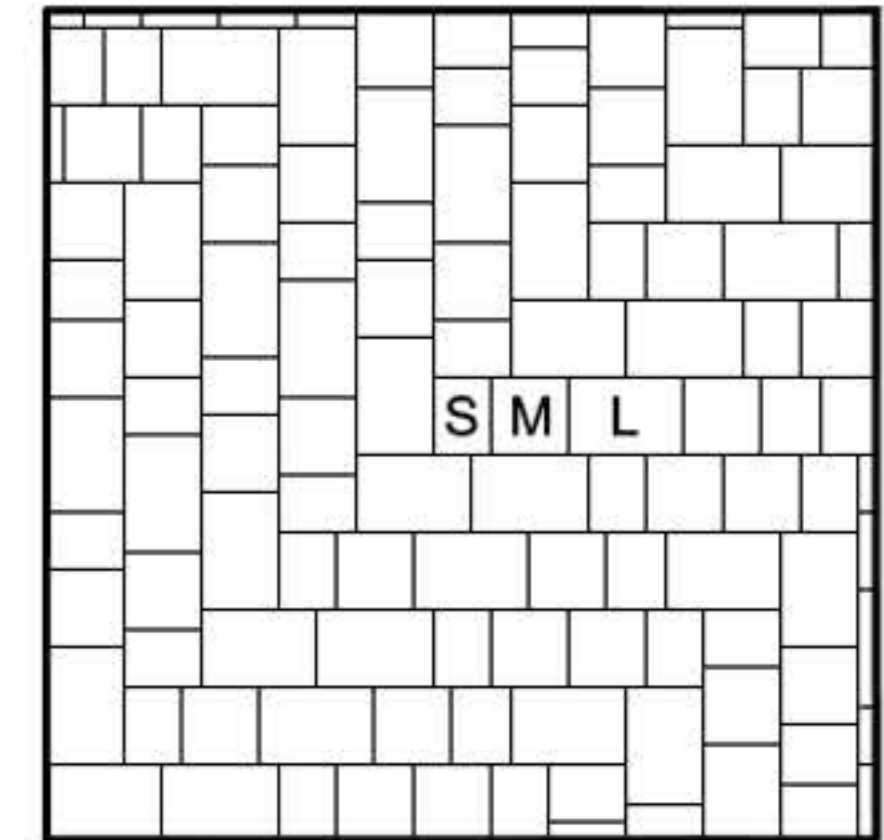

## Repeatable Patterns

Quantity per m<sup>2</sup> shown under each pattern

**Pattern BE.1** Herringbone - Large

34 No. - Large 210x140mm per sq.m.

**Pattern BE.4** Stretcher Course - Medium

51 No. - Medium 140x140mm per sq.m.

Recommended for patios only

**Pattern BE.13** Victorian Weave - M & L

13 No. - Medium 140x140mm per sq.m.

26 No. - Large 210x140mm per sq.m.

**Pattern BE.16** Herringbone - Jumper

17 No. - Jumper 210x280mm per sq.m.

17 No. - Large 210x140mm per sq.m.

**Pattern BE.36** 3 Size Random - S, M & L

16 No. - Small 105x140mm per sq.m.

17 No. - Medium 140x140mm per sq.m.

17 No. - Large 210x140mm per sq.m.

**Pattern AA.37** 2 Size Stretcher - M & L

No. - Medium 140x140mm per sq.m.

No. - Large 210x140mm per sq.m.

**Pattern AA.38** 3 Size Random Herringbone

16 No. - Small 105x140mm per sq.m.

16 No. - Medium 140x140mm per sq.m.

16 No. - Large 210x140mm per sq.m.