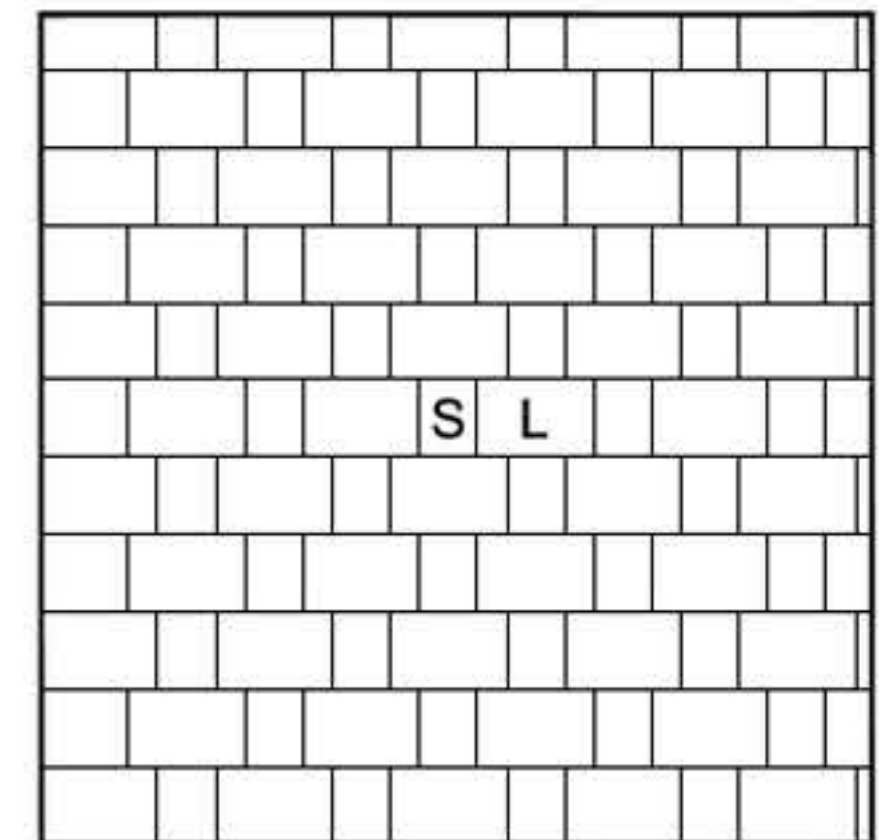

## Repeatable Patterns

Quantity per m<sup>2</sup> shown under each pattern

**Pattern BE.1** Herringbone - Large

34 No. - Large 210x140mm per sq.m.

**Pattern BE.4** Stretcher Course - Medium

51 No. - Medium 140x140mm per sq.m.

4 No. - Jumper 210x280mm per sq.m.

Note : Available in 60mm only

**Pattern BE.33** 3 Size Random Stretcher

6 No. - Small 105x140mm per sq.m.

12 No. - Medium 140x140mm per sq.m.

24 No. - Large 210x140mm per sq.m.